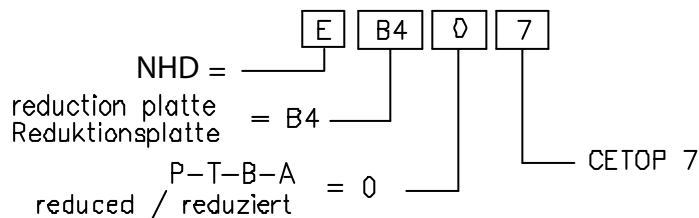

Ordering code / Bestelle-Code: