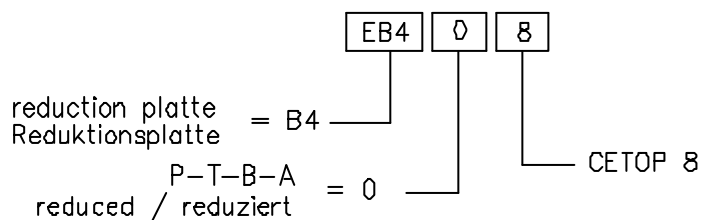

Ordering code / Bestelle-Code: